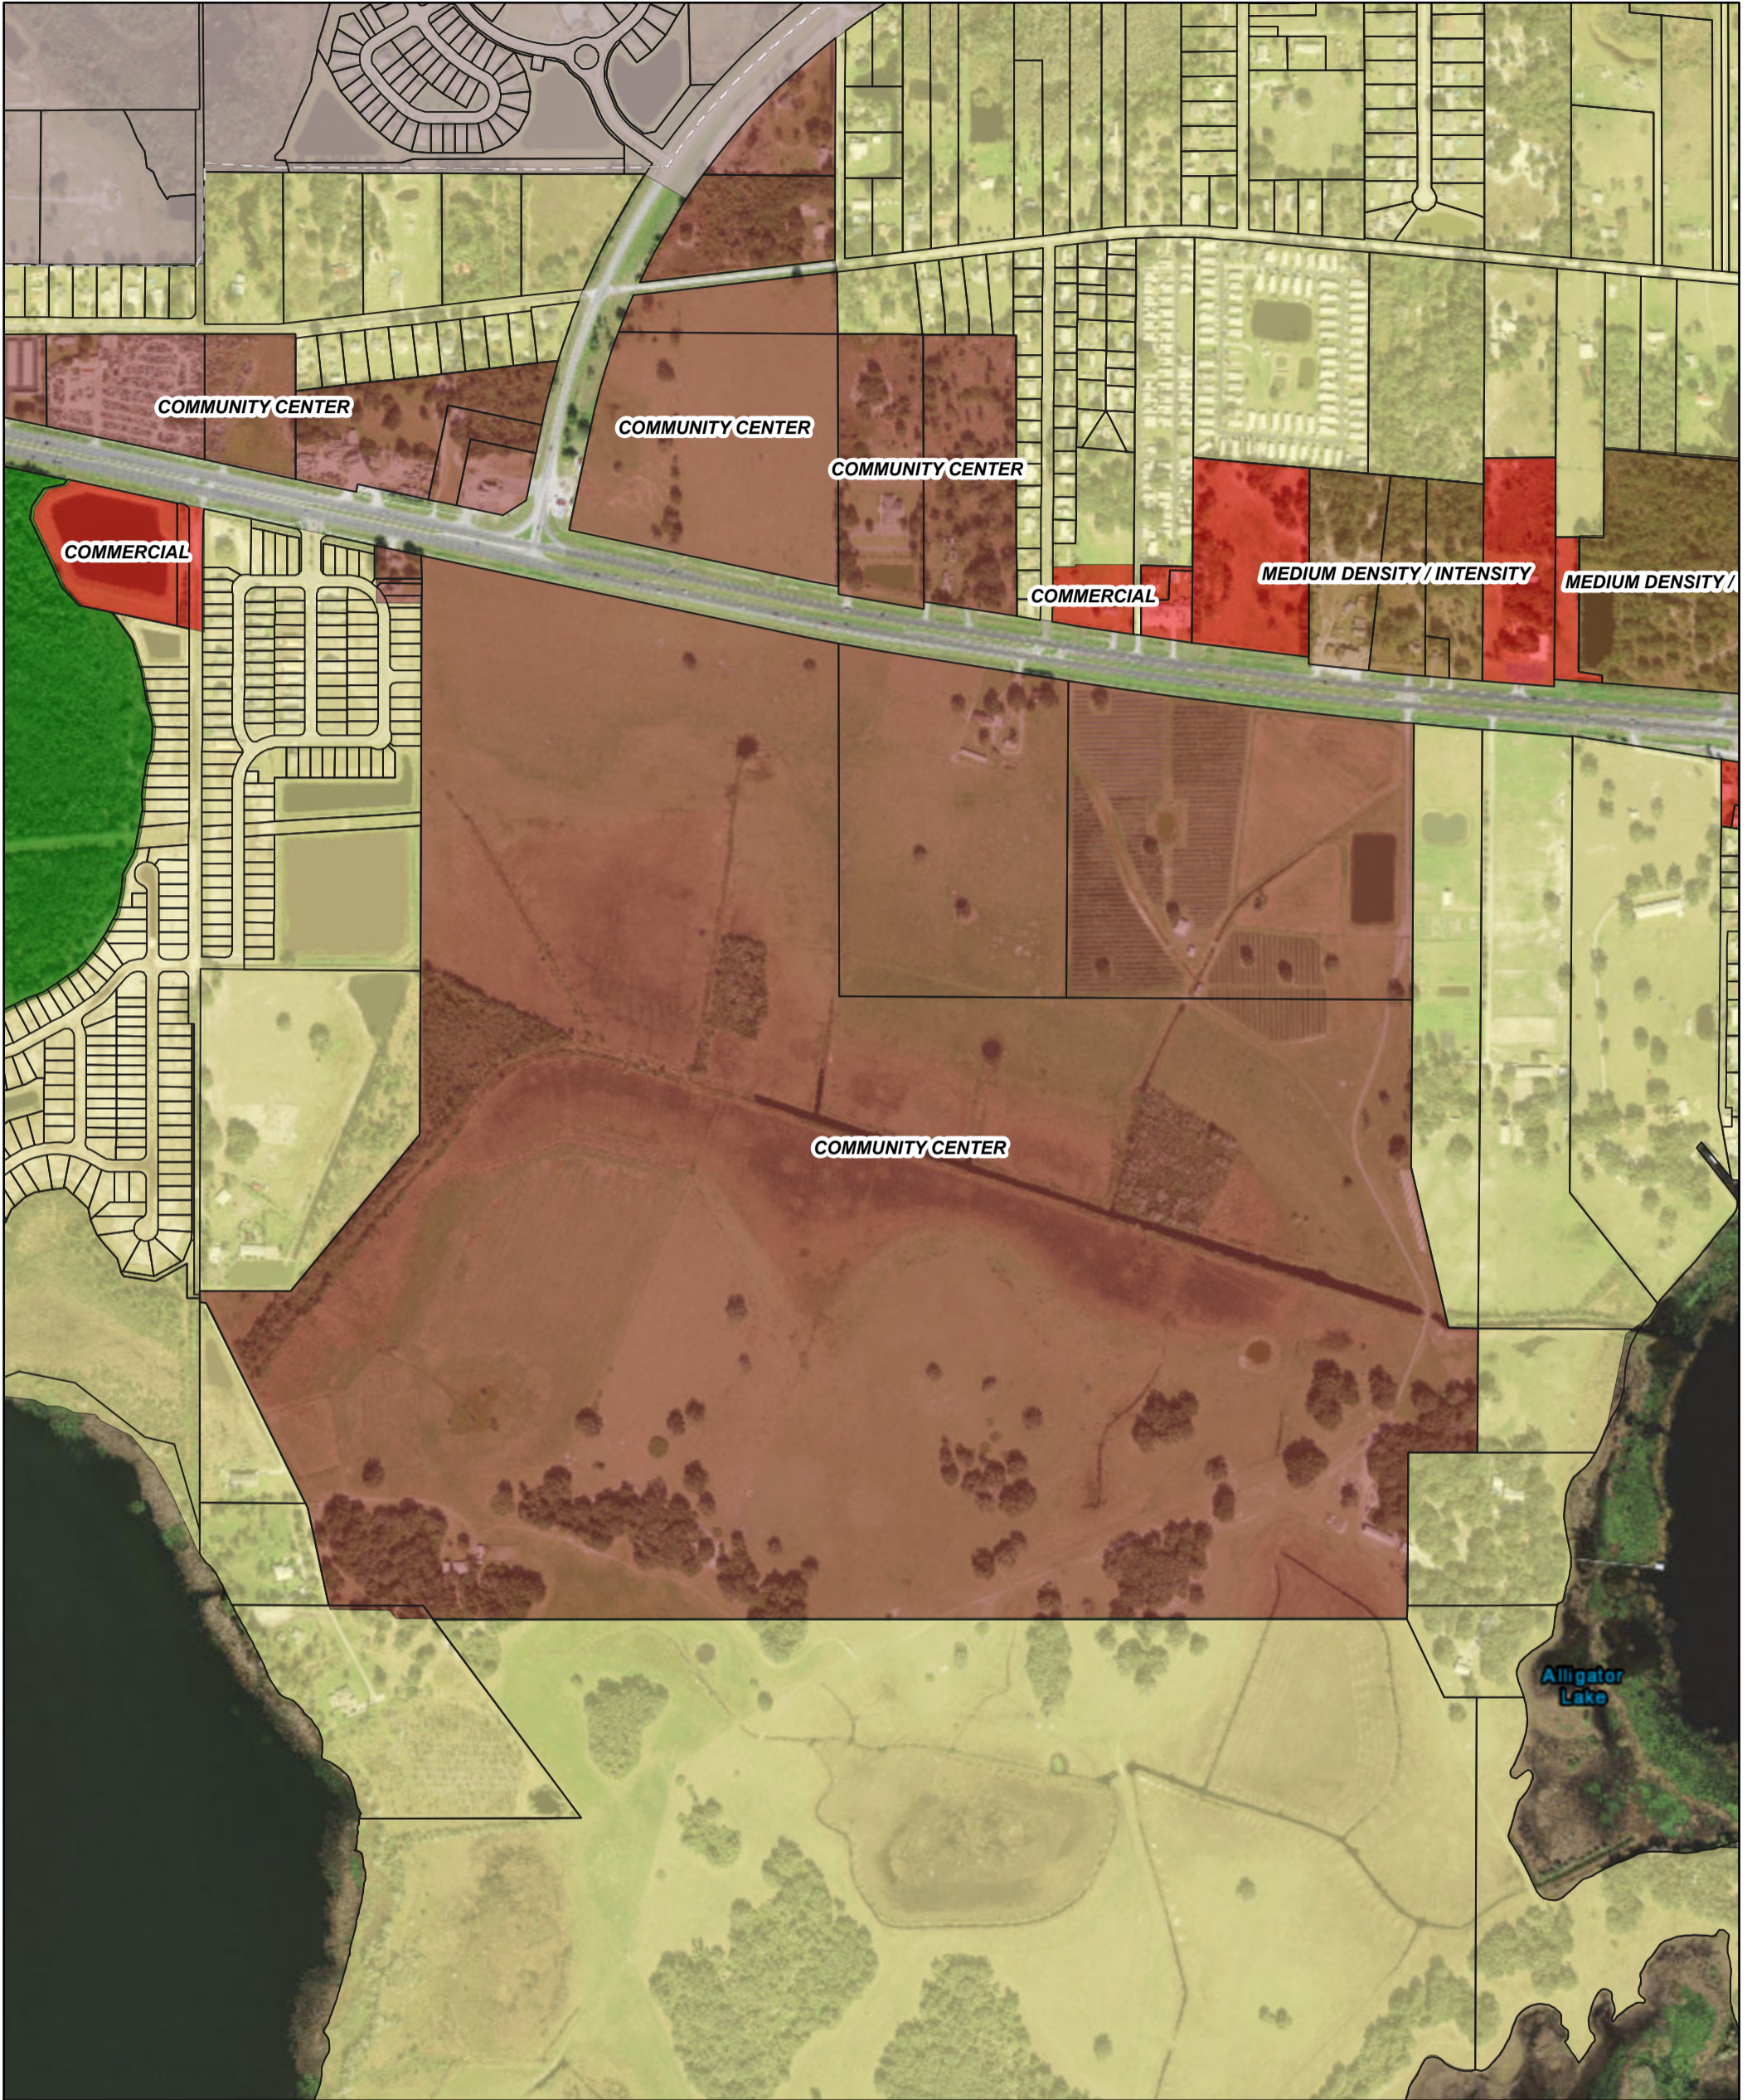

Osceola County Web Map

3/24/2023, 10:25:04 AM

1:9,028

- | | | | |
|---|-----------------------|---|----------------------------|
|  | Parcels |  | Conservation |
|  | City Limits |  | Low Density Residential |
| Future Land Use | | | |
|  | Community Center |  | Medium Density / Intensity |
|  | Commercial |  | Other Jurisdictions |
|  | Urban Growth Boundary | | |

Esri, HERE, Garmin, (c) OpenStreetMap contributors, and the GIS user community, Source: Esri, Maxar, Earthstar Geographics, and the GIS User Community